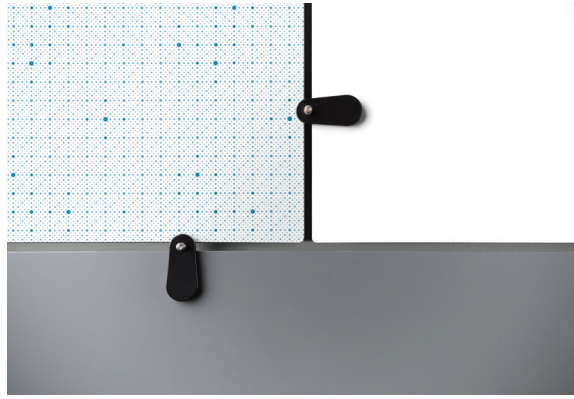

D

Specifications

7671 Arctic White 2 CS, 7668 Lagoon Pattern CS