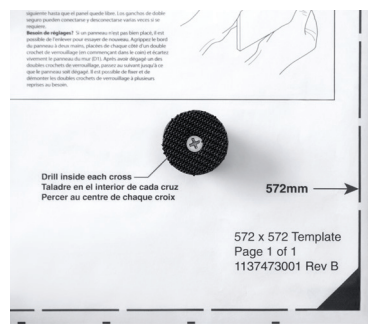

A

B

Hassle-free Installation

Motif panels are lightweight and easy to install with no visible mounting hardware. Templates, spacers and a unique mounting system make it nearly effortless to achieve the desired configuration. As needs evolve, panels can be reconfigured for another space or existing compositions can be refreshed with new panel colors.