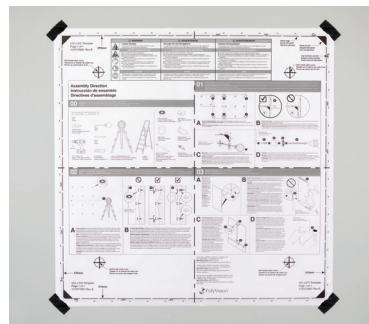

A

B

Hassle-free Installation

Motif panels are lightweight and easy to install with no visible mounting hardware. Templates, spacers and a unique mounting system make it nearly effortless to achieve the desired configuration. As needs evolve, panels can be reconfigured for another space or existing compositions can be refreshed with new panel colors.